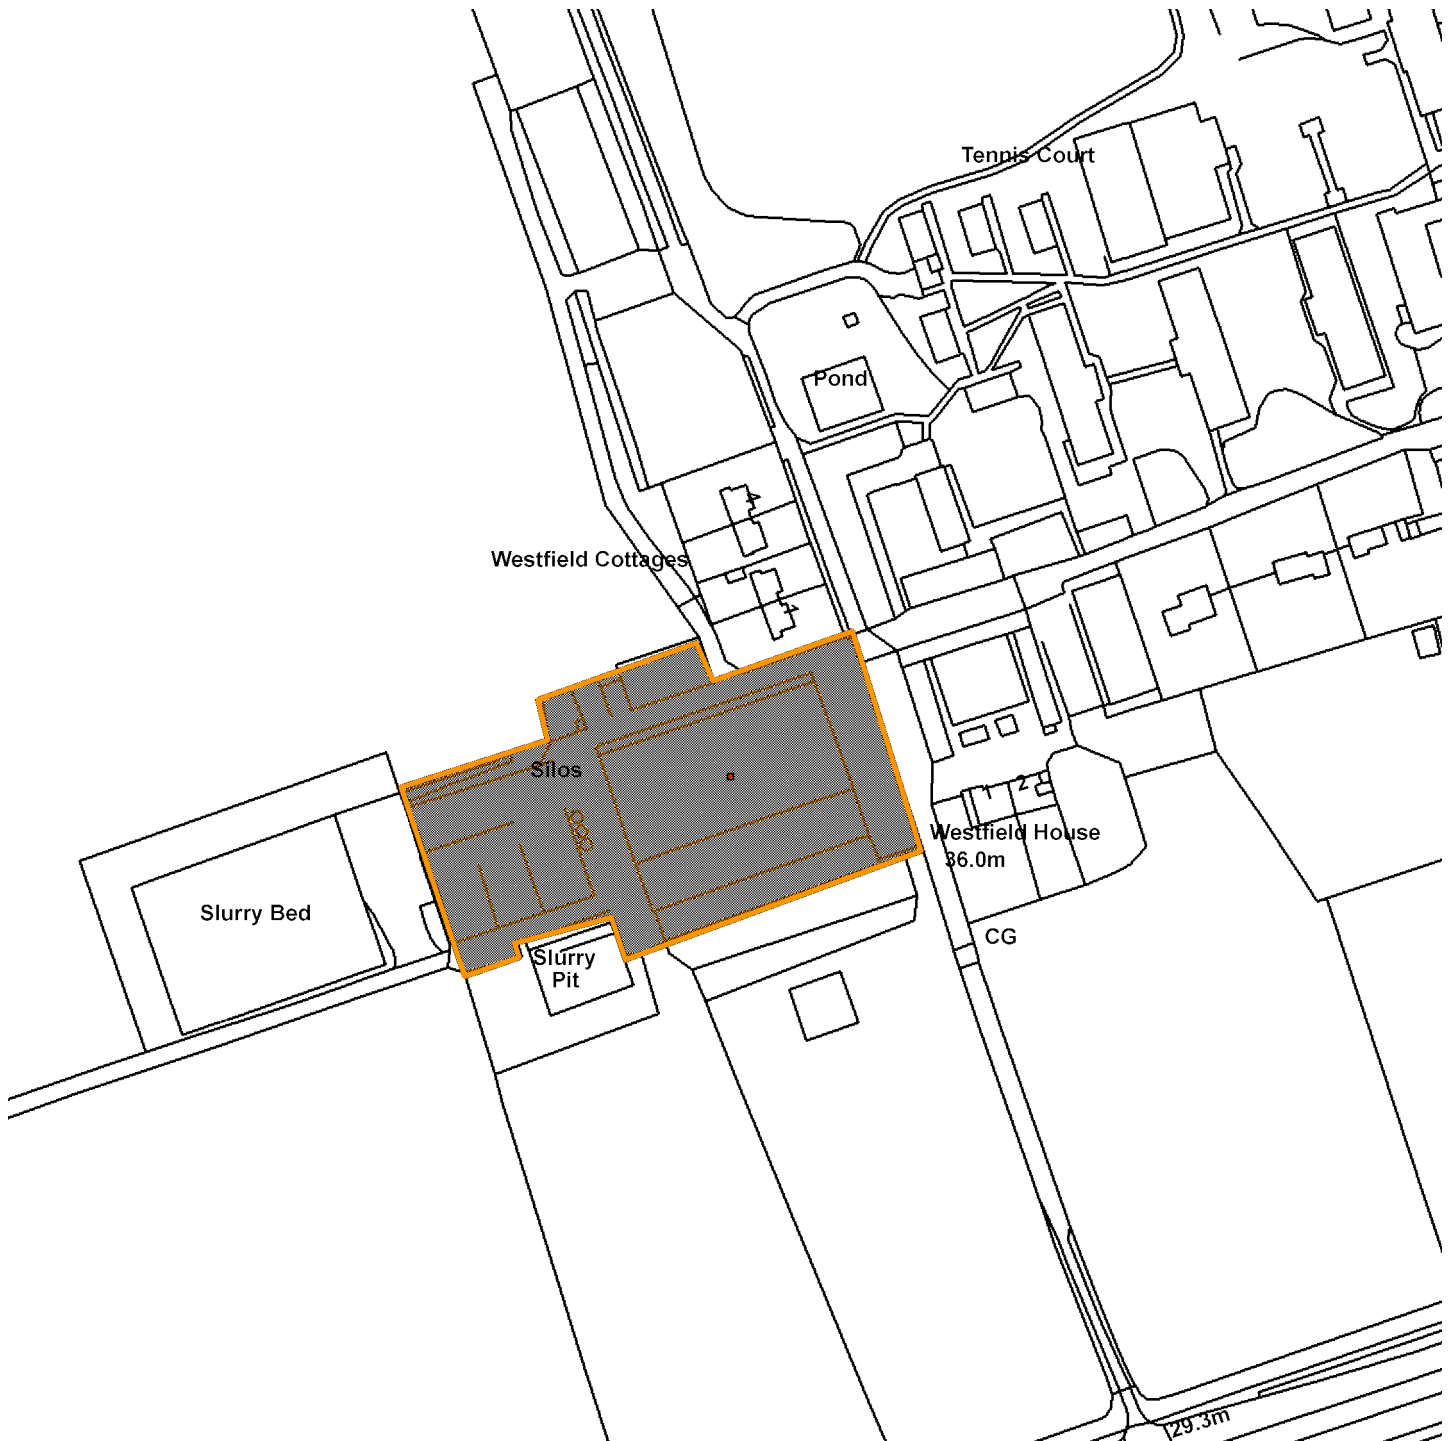

15/00425/FULM

Askham Bryan College Dairy Unit Westfields Cottage Access Askham Bryan

Scale : 1:2119

Reproduced from the Ordnance Survey map with the permission of the Controller of Her Majesty's Stationery Office © Crown Copyright 2000.

Unauthorised reproduction infringes Crown Copyright and may lead to prosecution or civil proceedings.

Organisation	CYC
Department	Not Set
Comments	Site Plan
Date	15 June 2015
SLA Number	Not Set